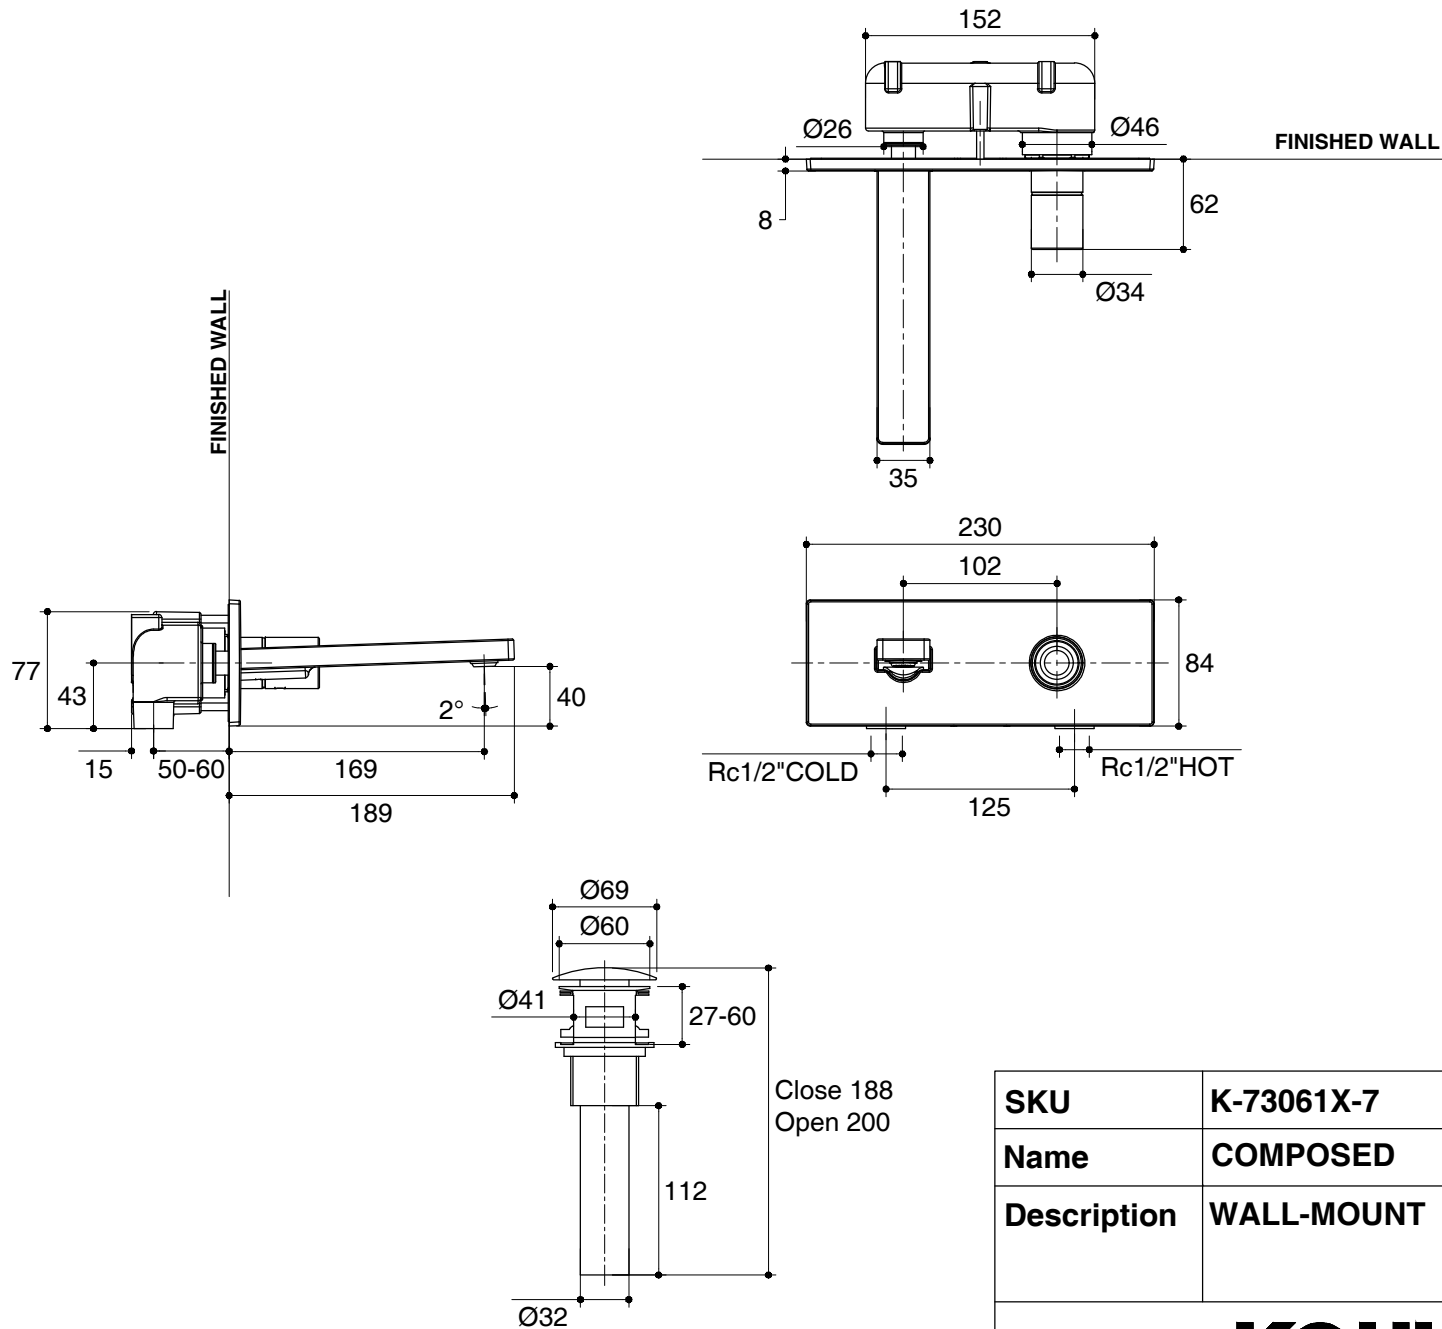

Dimensions are approximate.

Unit: mm

\*The recommended dimension for installation can be adjusted according to user preferences and layout.

SKU	K-73061X-7
Name	COMPOSED
Description	WALL-MOUNT LAVATORY FAUCET

**KOHLER**